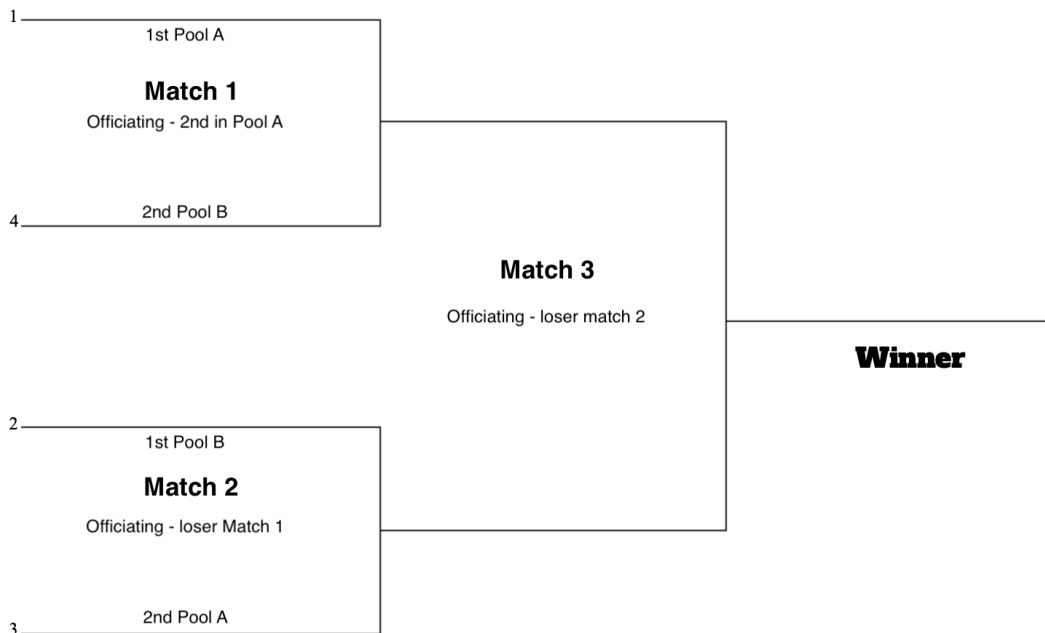

Santa Fe Volleyball

Freshman Tournament 2024

Santa Fe Freshman Tournament GOLD BRACKET

Silver Division

Match 1: 3rd pool A vs 4th pool B

Match 2: 4th pool B vs 3rd pool B

Match 3: 3rd pool A vs 3rd pool B

Officiating: 3rd pool B

Officiating: 3rd pool A

Officiating: 4th pool B